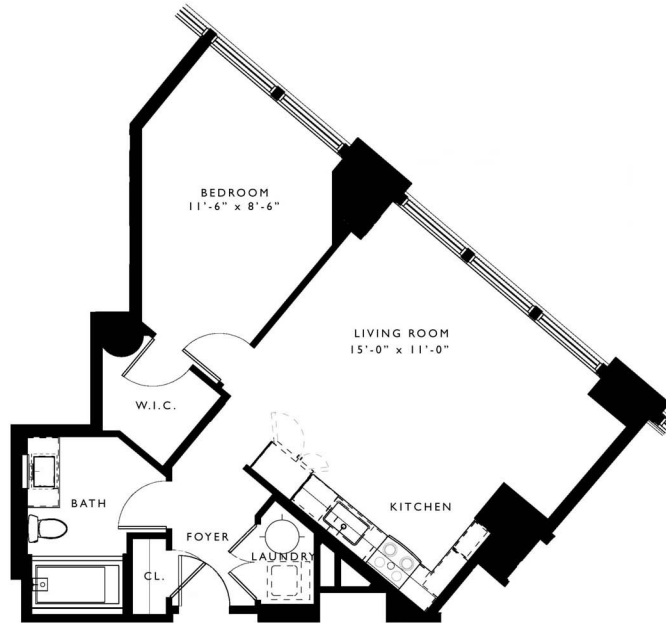

285 ^{COLUMBUS}LOFTS
RESIDENCE TYPE 04 - 753 SF

NOT TO SCALE

285 COLUMBUS LOFTS
1 BEDROOM - 1 BATH