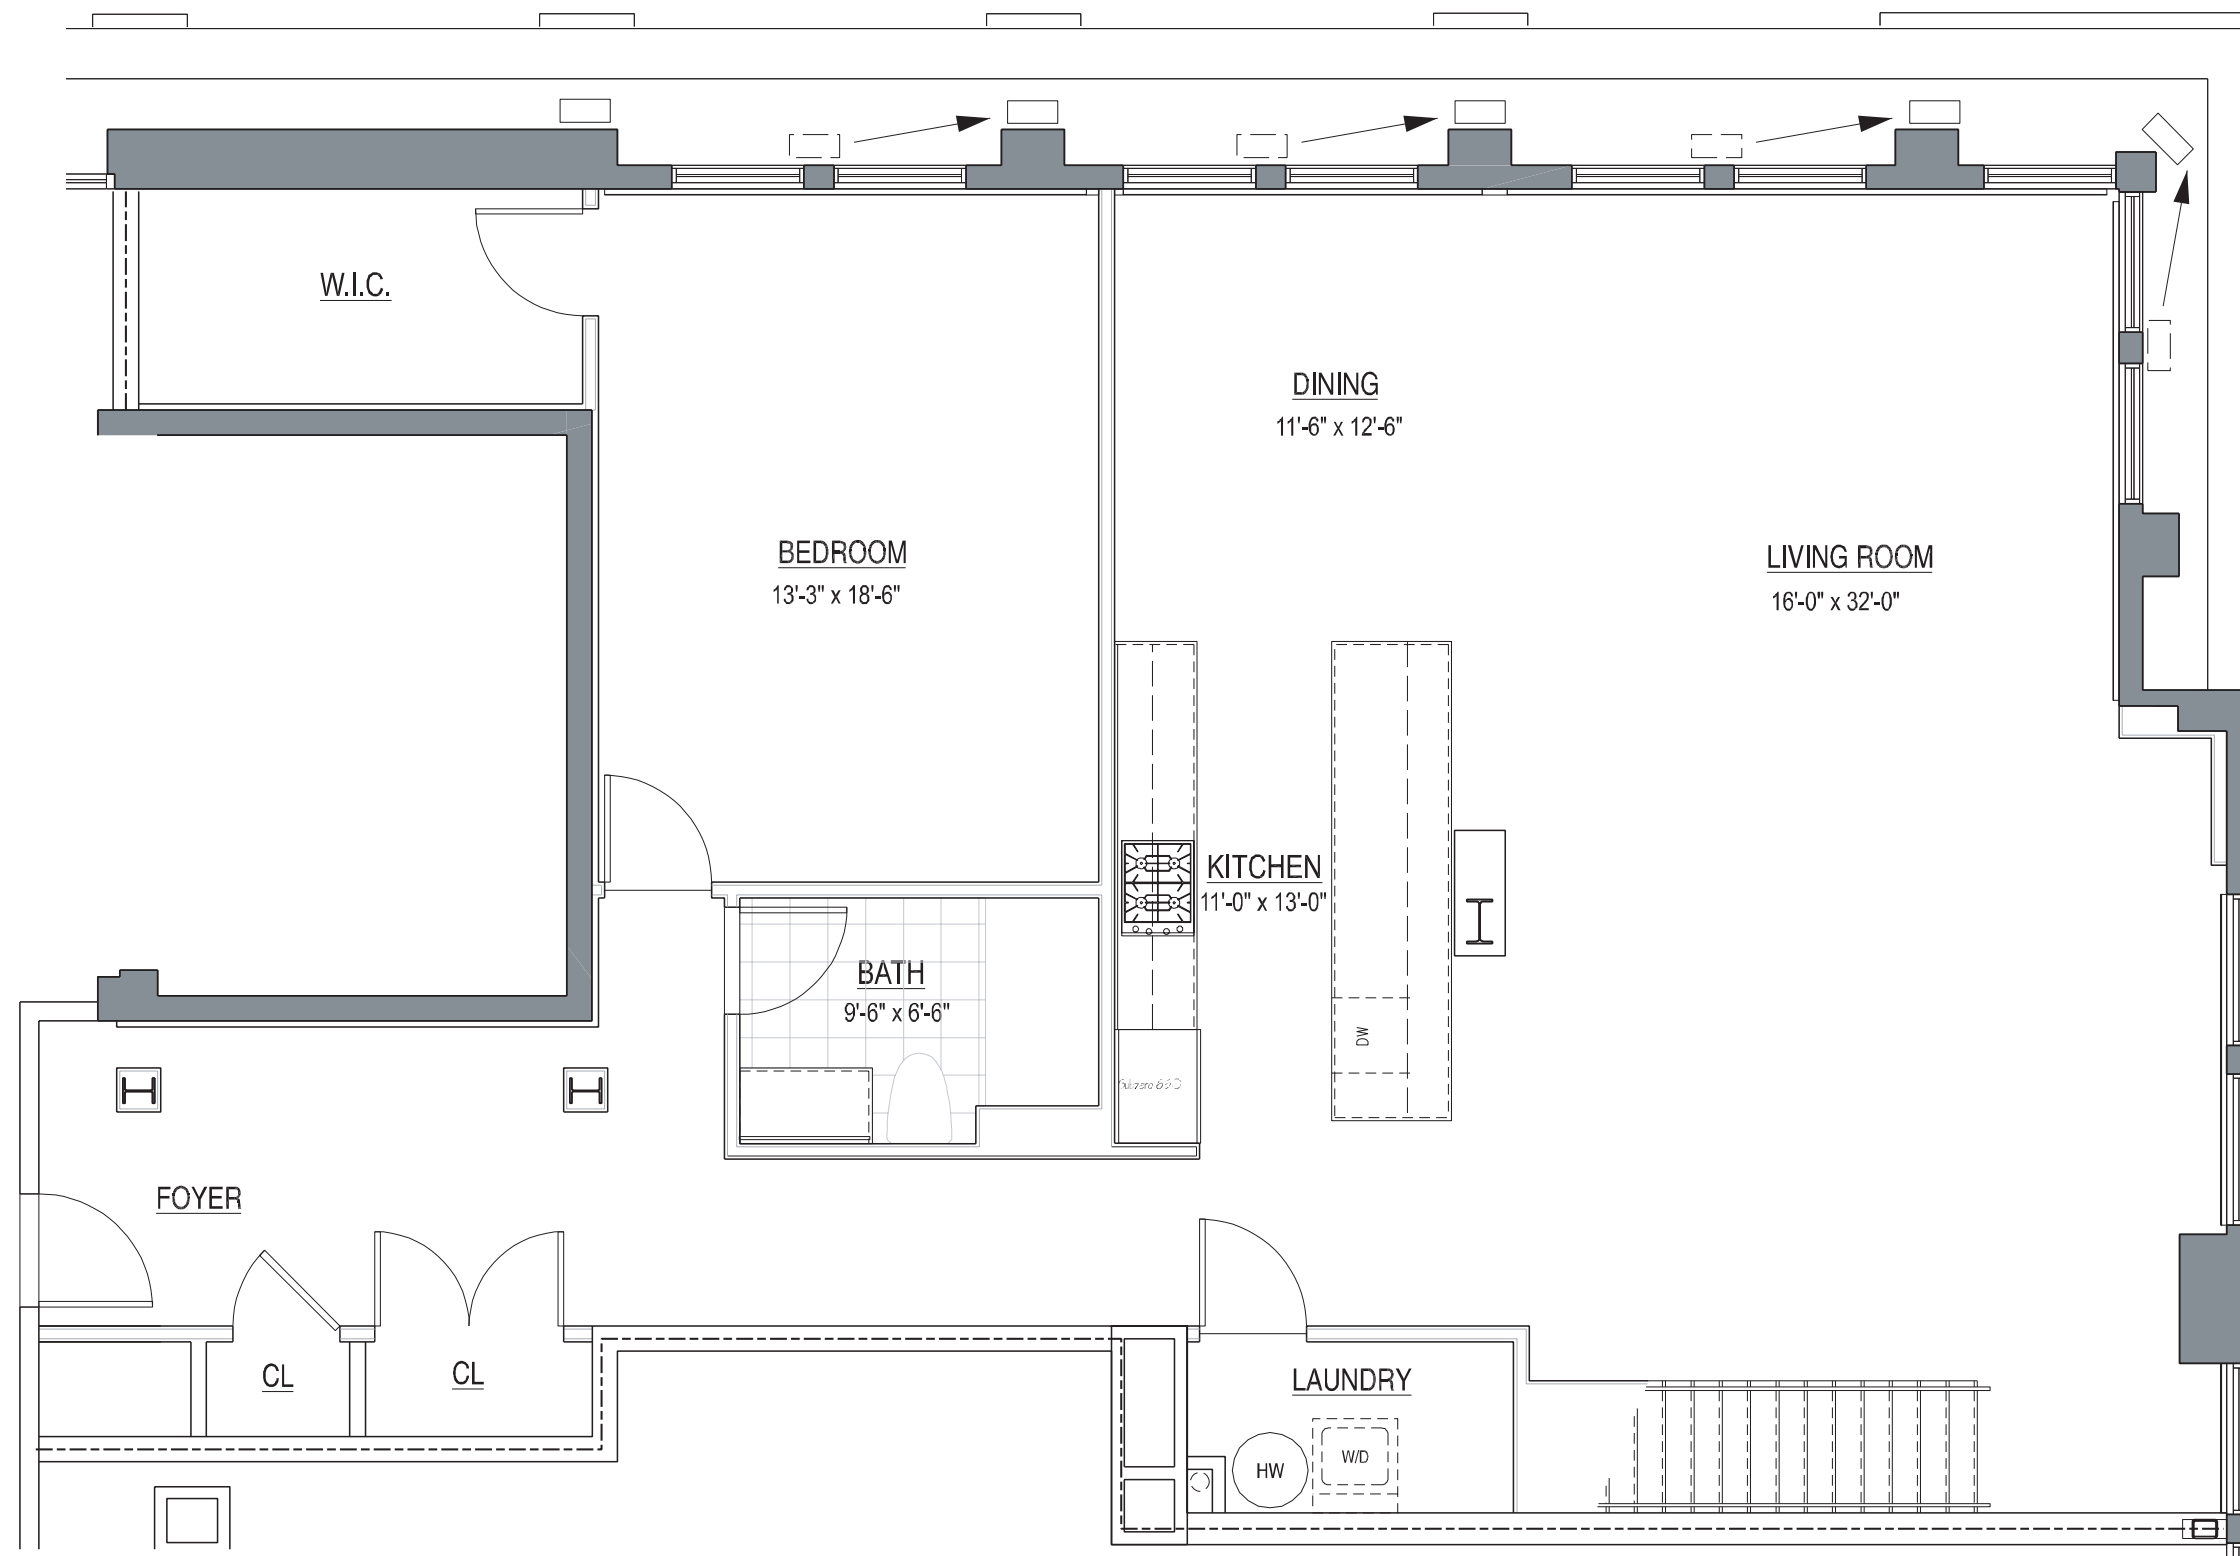

**RESIDENCE PH-10
LOWER LEVEL**

The above dimensions, areas and configurations are approximate and are for illustration purposes only.
All dimensions are subject to change without notice.

NOT TO SCALE

360 NEWBURY
3 BEDROOM – 3 BATH

RESIDENCE PH-10 – _____ SF

**RESIDENCE PH-10
UPPER LEVEL**

The above dimensions, areas and configurations are approximate and are for illustration purposes only.
All dimensions are subject to change without notice.

NOT TO SCALE

360 NEWBURY
3 BEDROOM – 3 BATH

RESIDENCE PH-10 – _____ SF