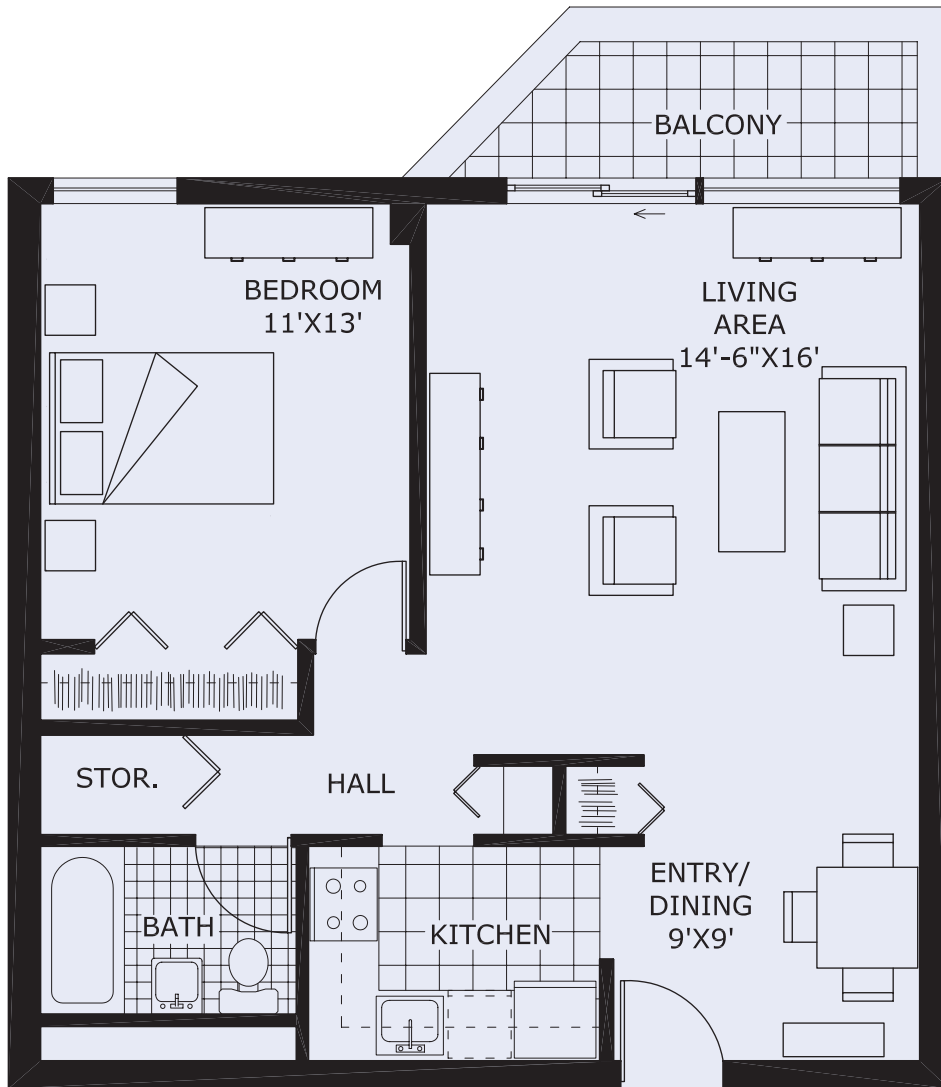

# APARTMENT TYPE A2

ONE BEDROOM

655 SQ FT

Not to scale. All dimensions are approximate.