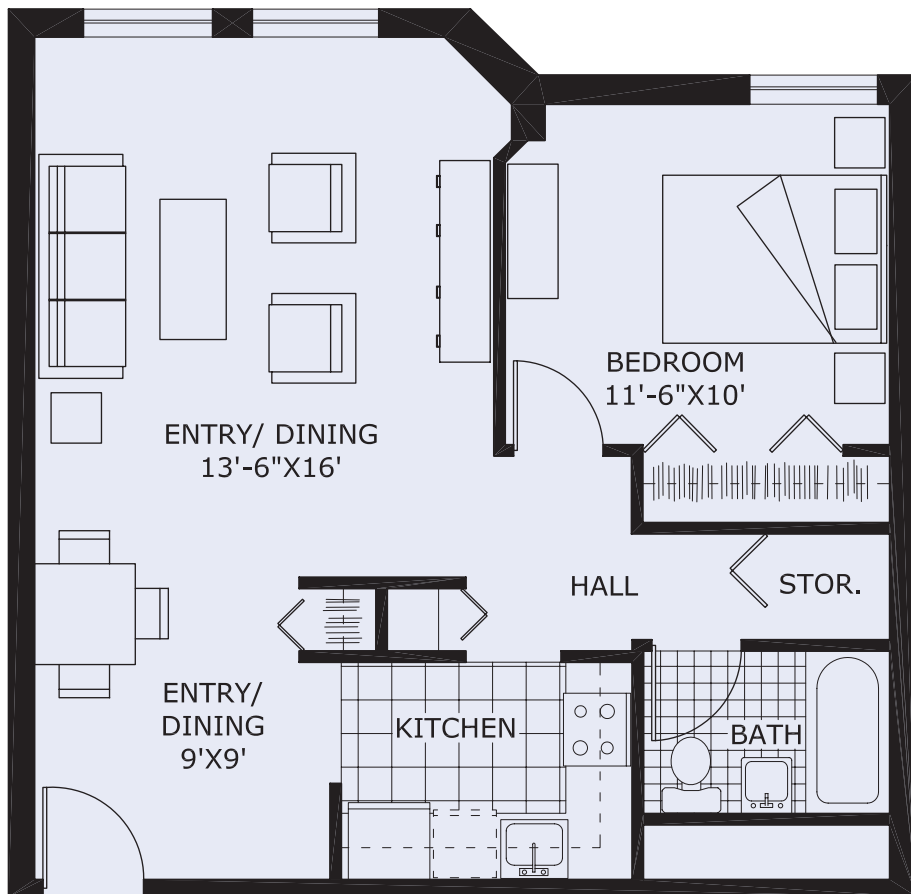

APARTMENT TYPE A3

ONE BEDROOM

600 SQ FT

Not to scale. All dimensions are approximate.