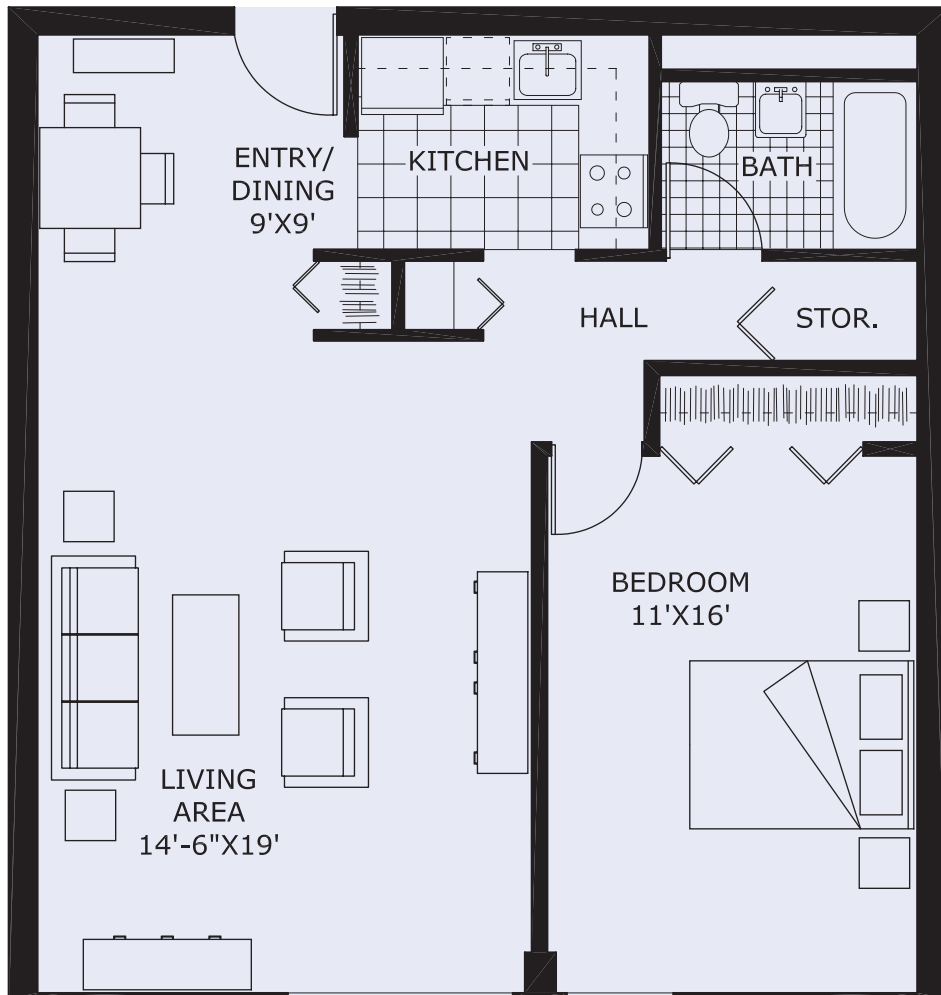

APARTMENT TYPE A4

ONE BEDROOM

735 SQ FT

Not to scale. All dimensions are approximate.