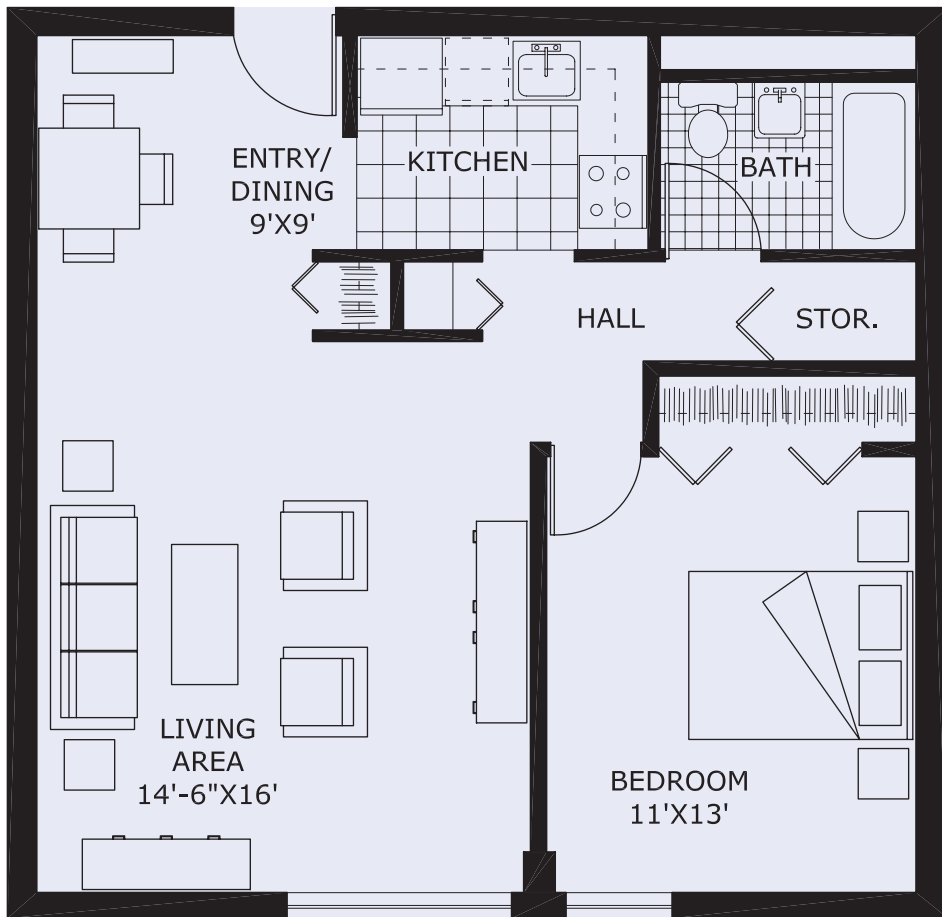

APARTMENT TYPE A

ONE BEDROOM

655 SQ FT

Not to scale. All dimensions are approximate.