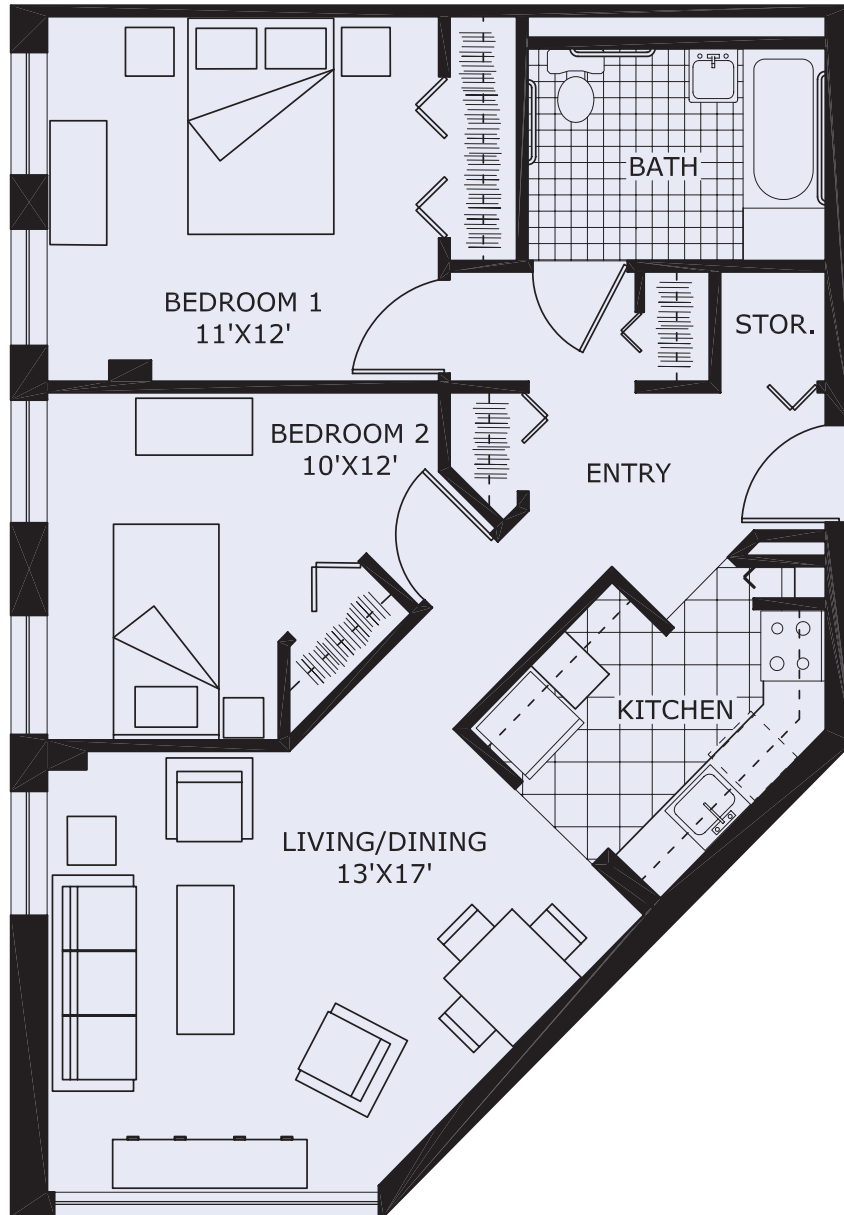

APARTMENT TYPE CH

TWO BEDROOMS

760 SQ FT

Not to scale. All dimensions are approximate.