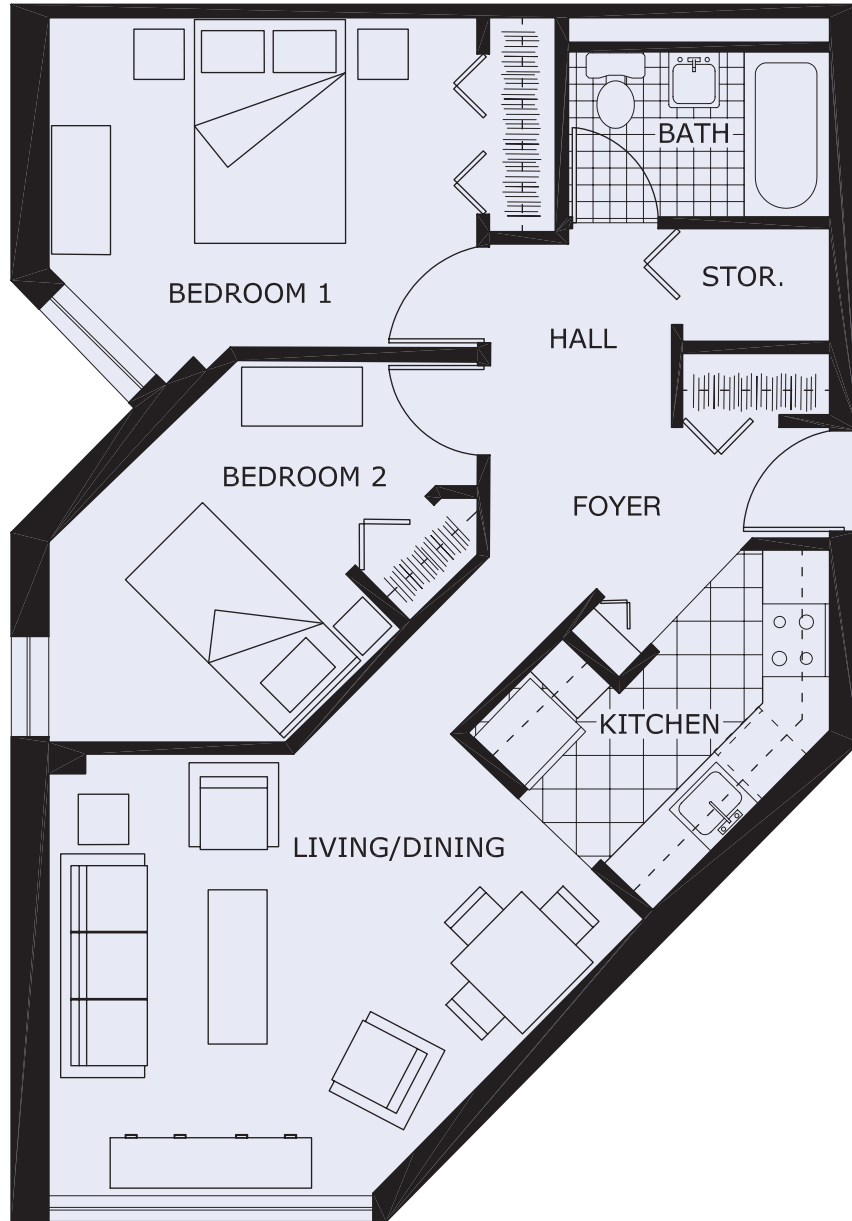

APARTMENT TYPE C

TWO BEDROOMS

750 SQ FT

Not to scale. All dimensions are approximate.