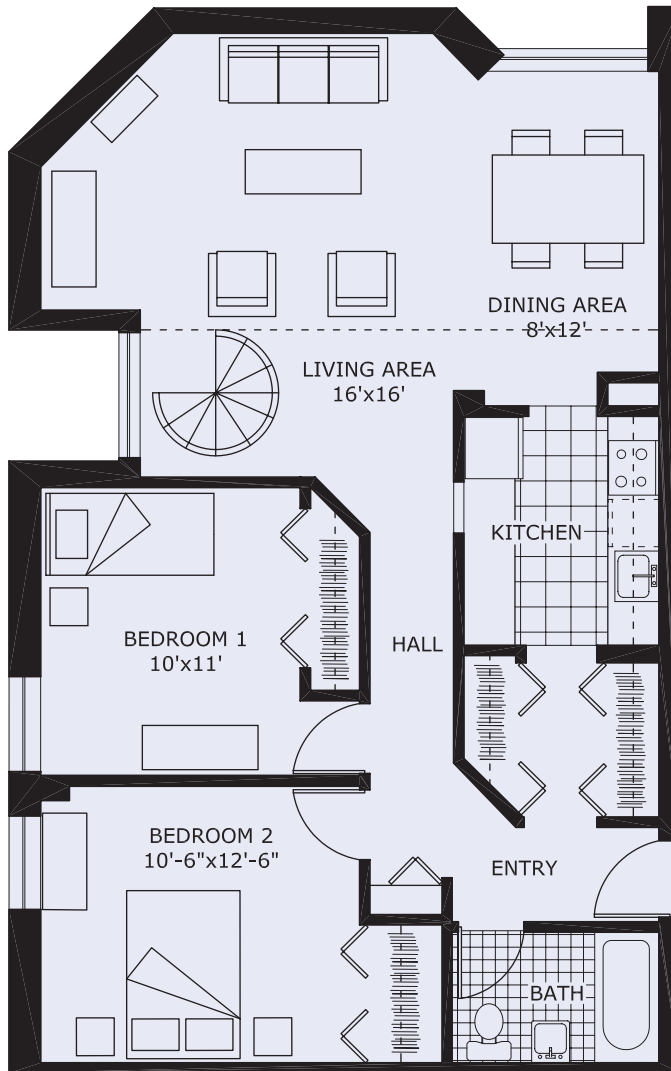

APARTMENT TYPE D1

TWO BEDROOMS

1330 SQ FT

LEVEL 2

LEVEL 1

Not to scale.
All dimensions are
approximate.