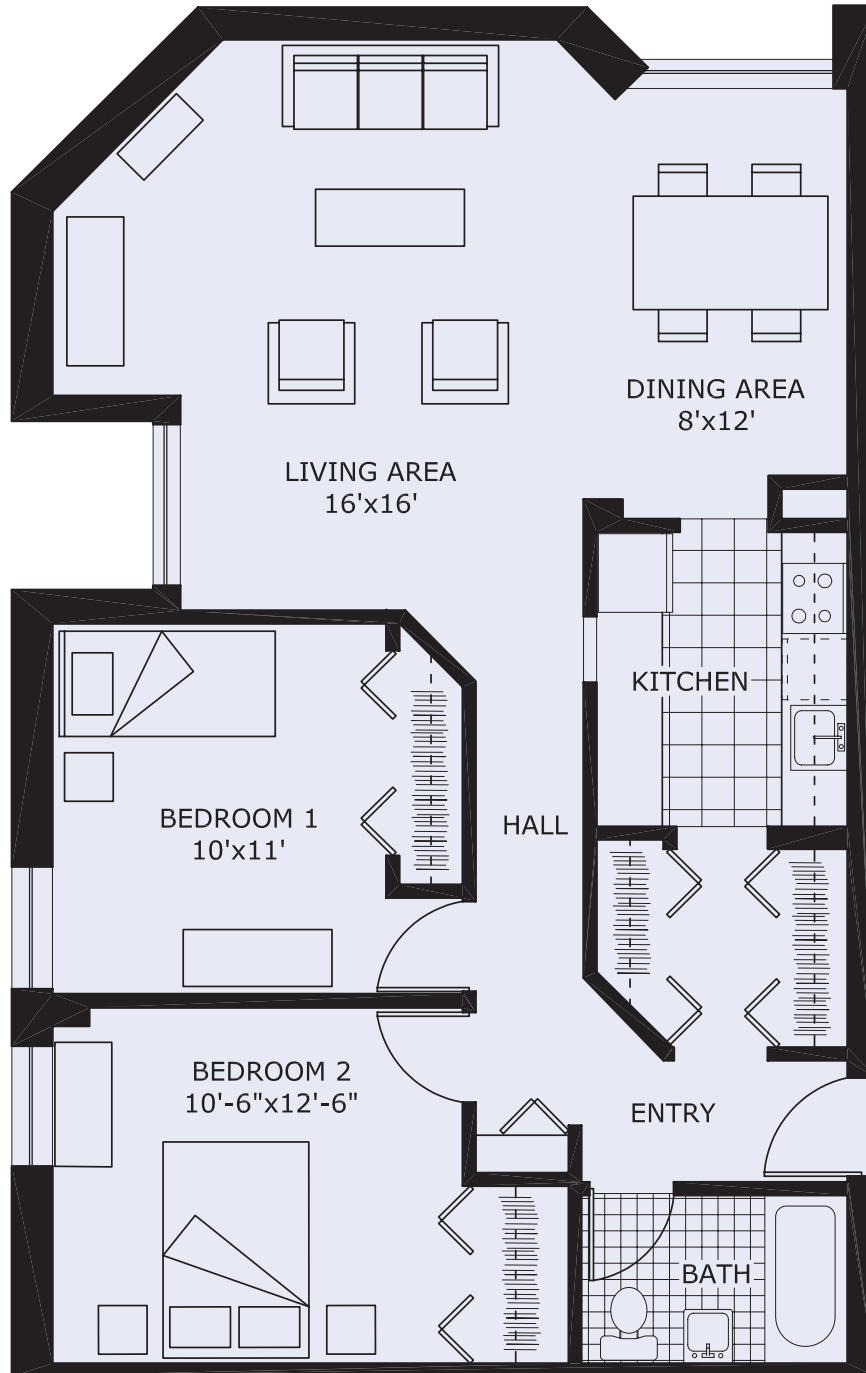

APARTMENT TYPE D

TWO BEDROOMS

940 SQ FT

Not to scale. All dimensions are approximate.