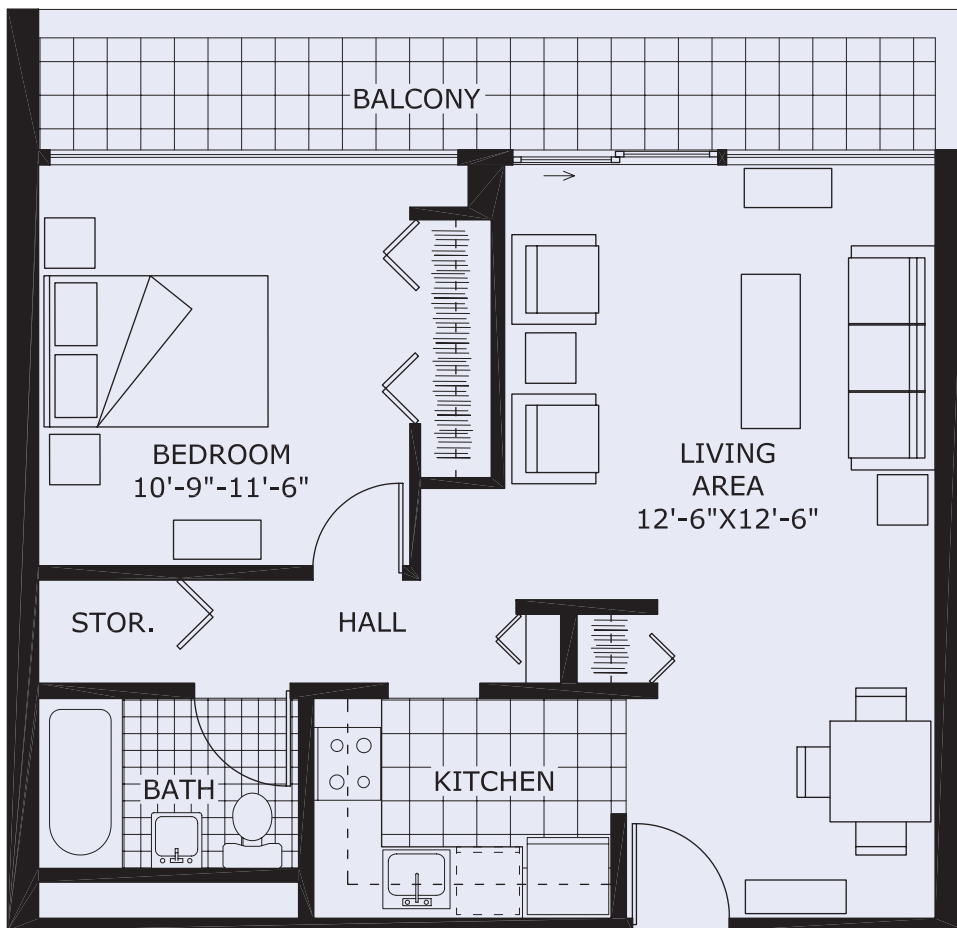

APARTMENT TYPE E1

ONE BEDROOM

585 SQ FT

Not to scale. All dimensions are approximate.