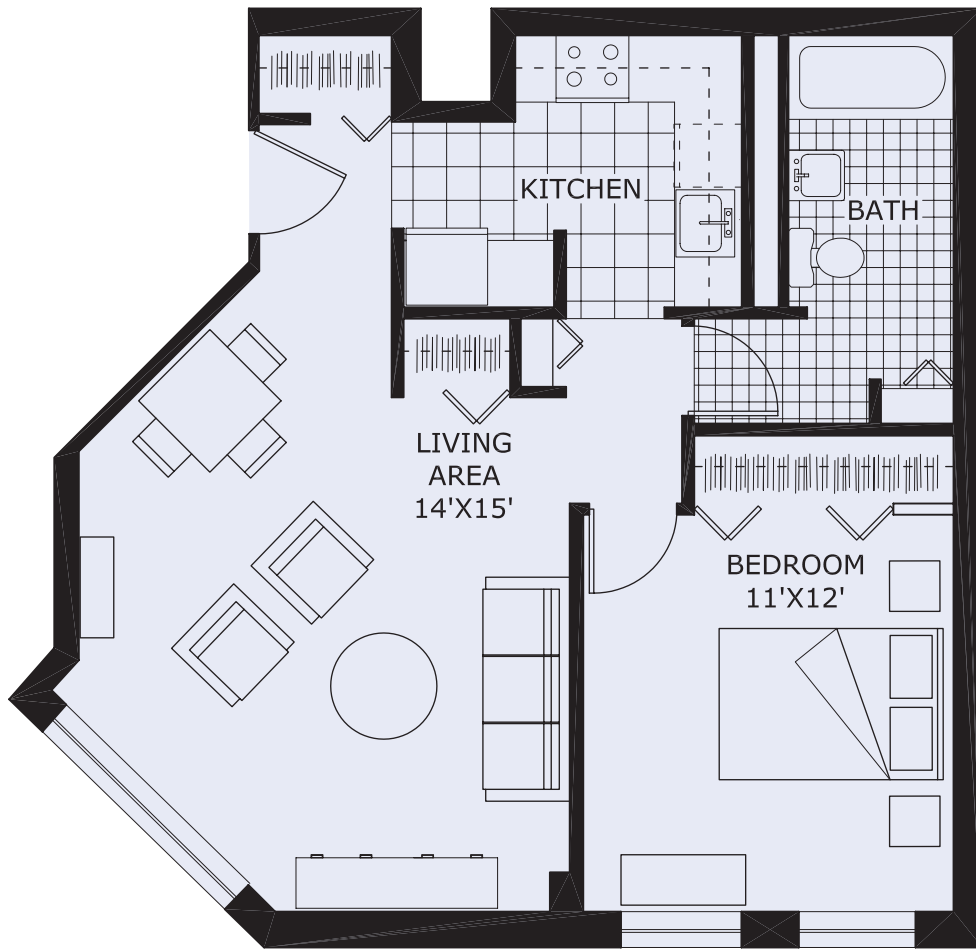

APARTMENT TYPE F

ONE BEDROOM

590 SQ FT

Not to scale. All dimensions are approximate.