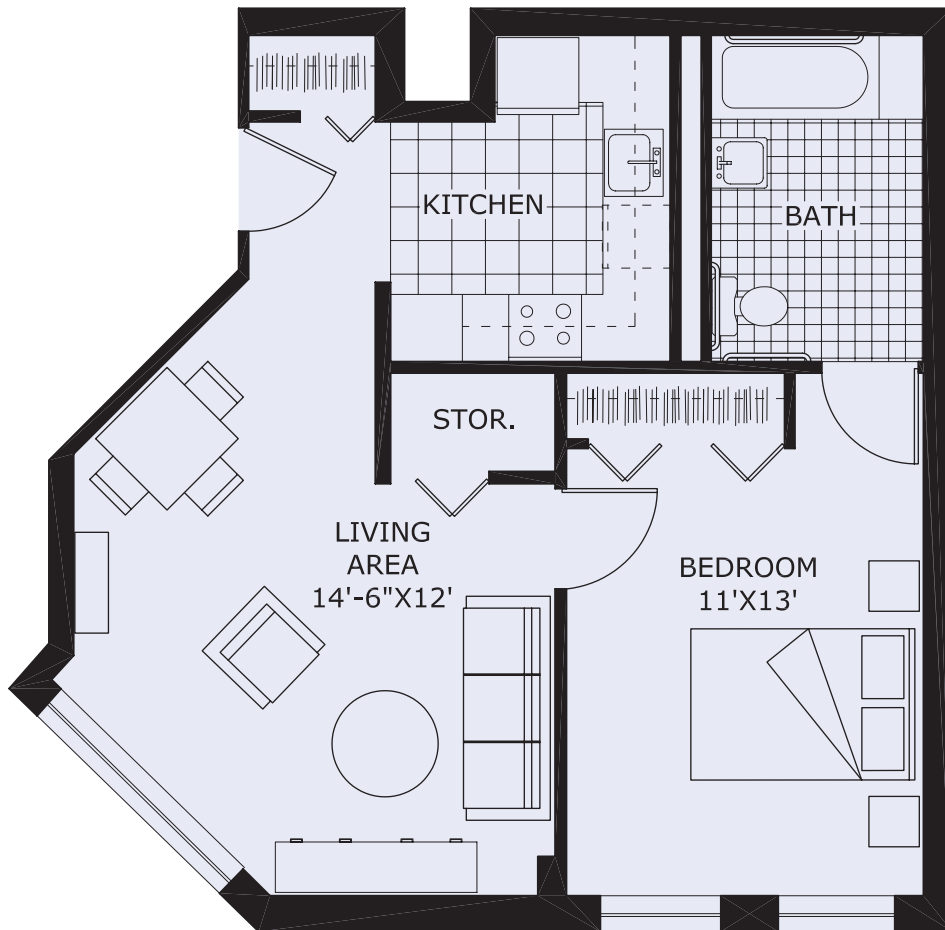

# APARTMENT TYPE H

ONE BEDROOM

560 SQ FT

Not to scale. All dimensions are approximate.